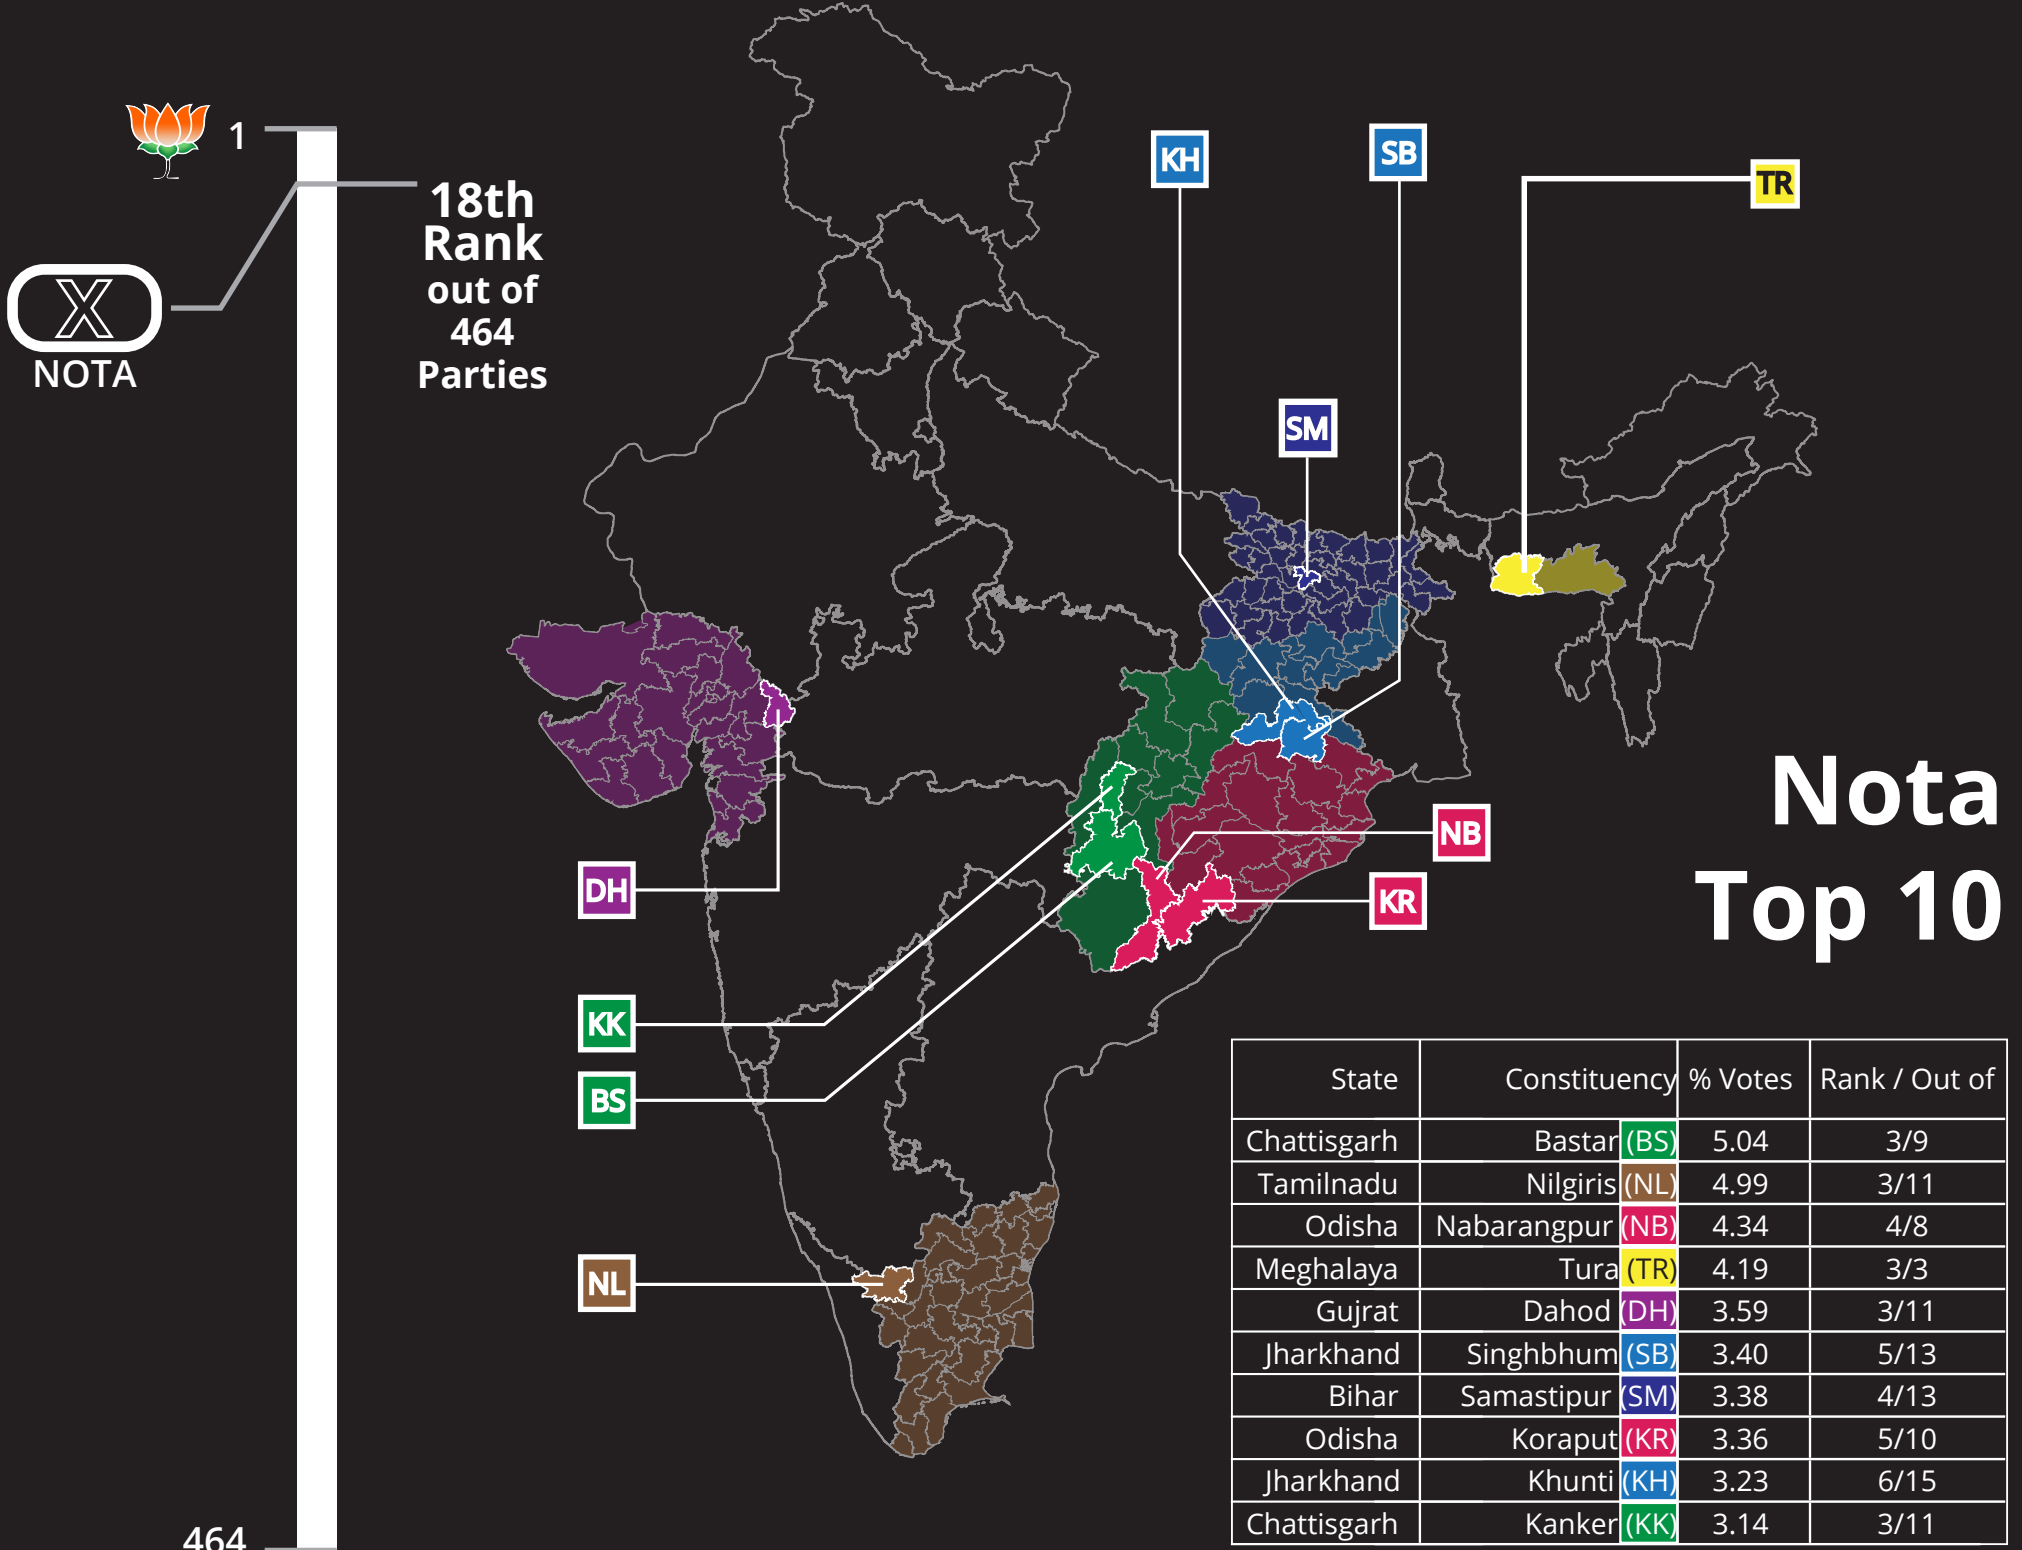

Number of People who opted for **NOTA** None of the above

1%
60 Lakh
approx

464